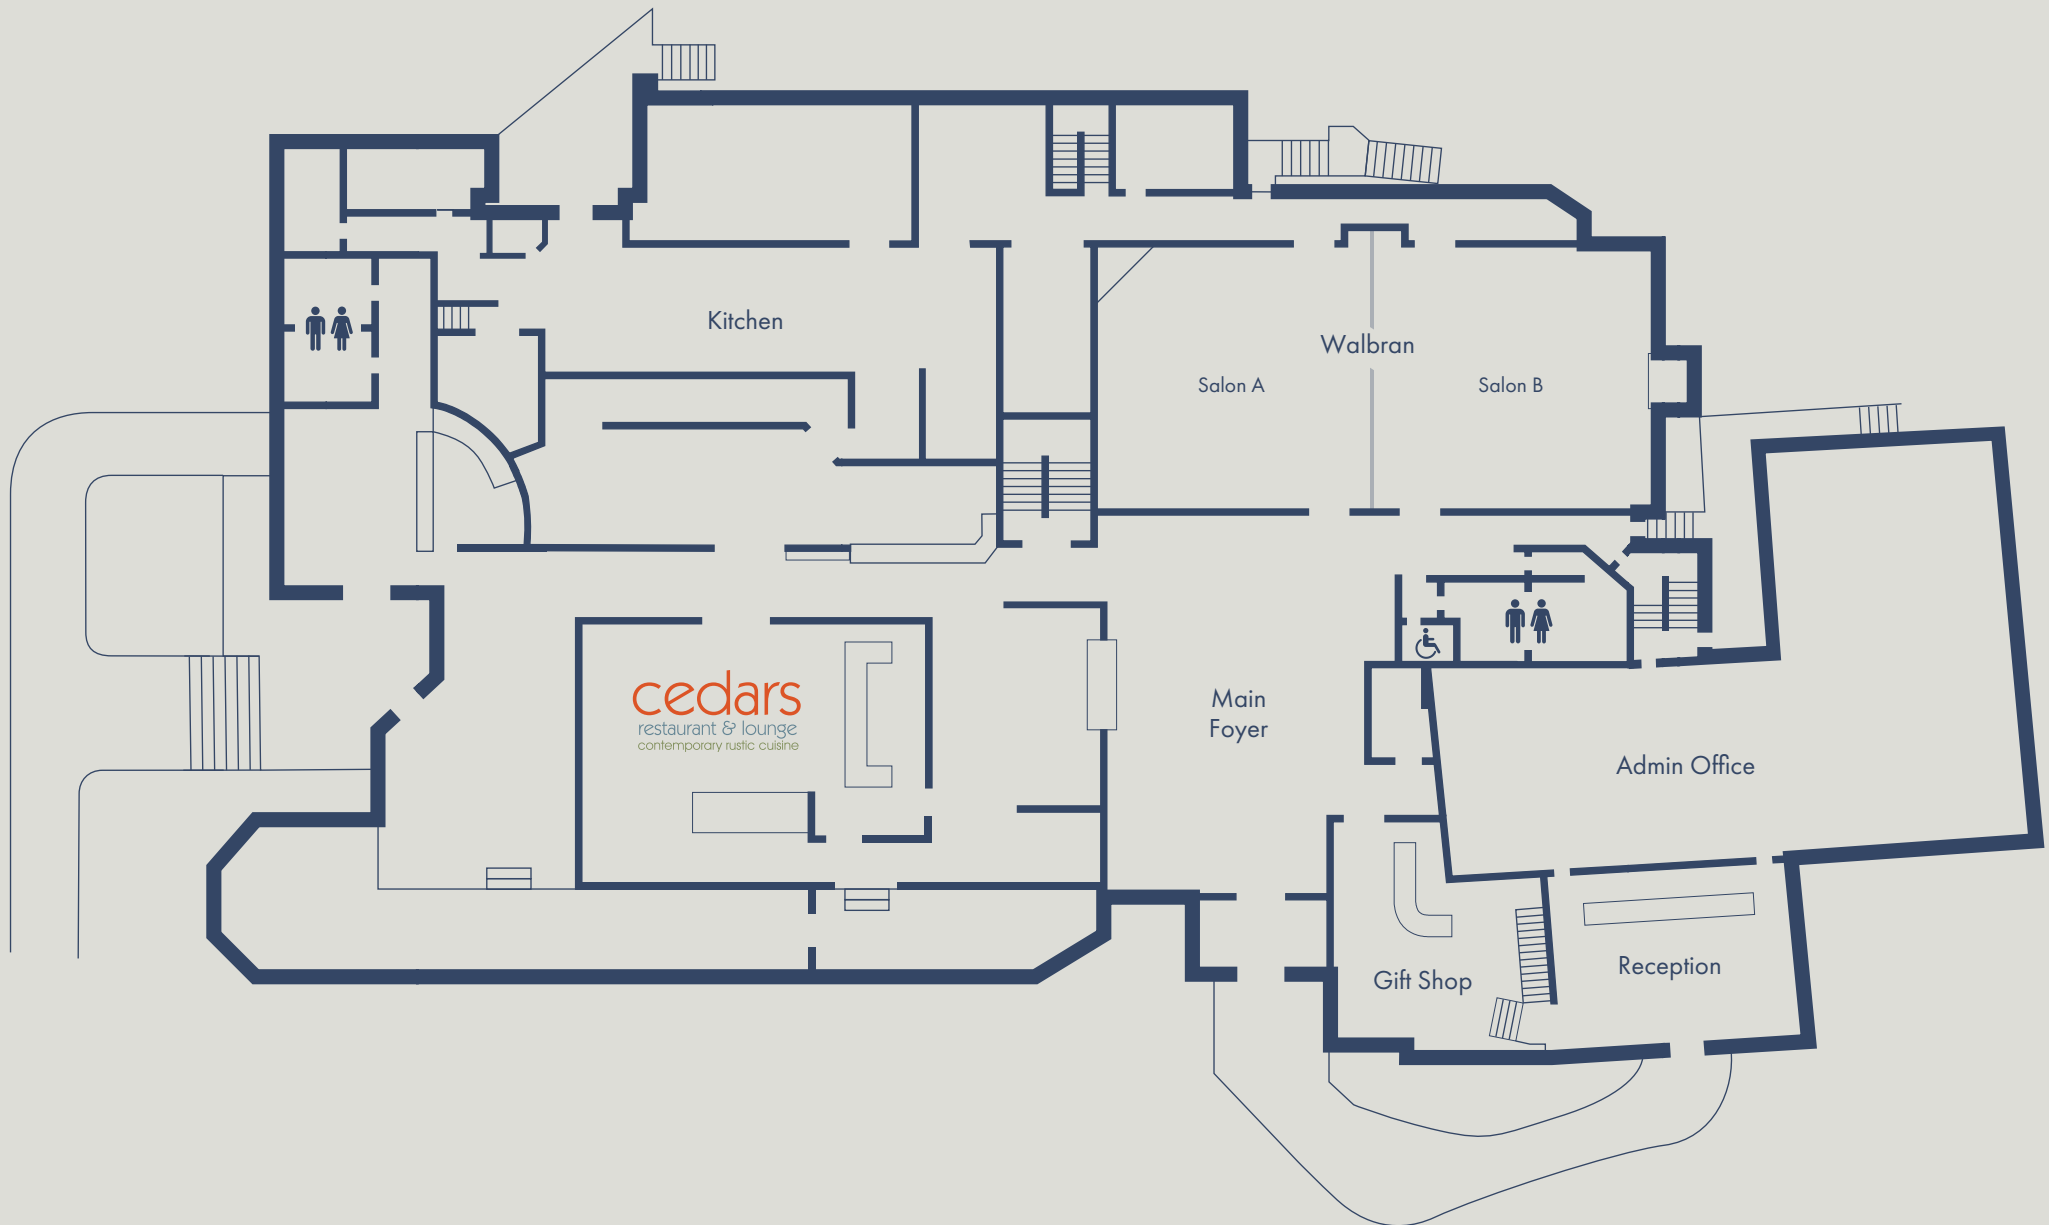

# MAIN FLOOR

1155 RESORT DRIVE PARKVILLE BC V9P 2E3  
 1-800-663-7373 OR 250-248-2072

TIGH-NA-MARA.COM