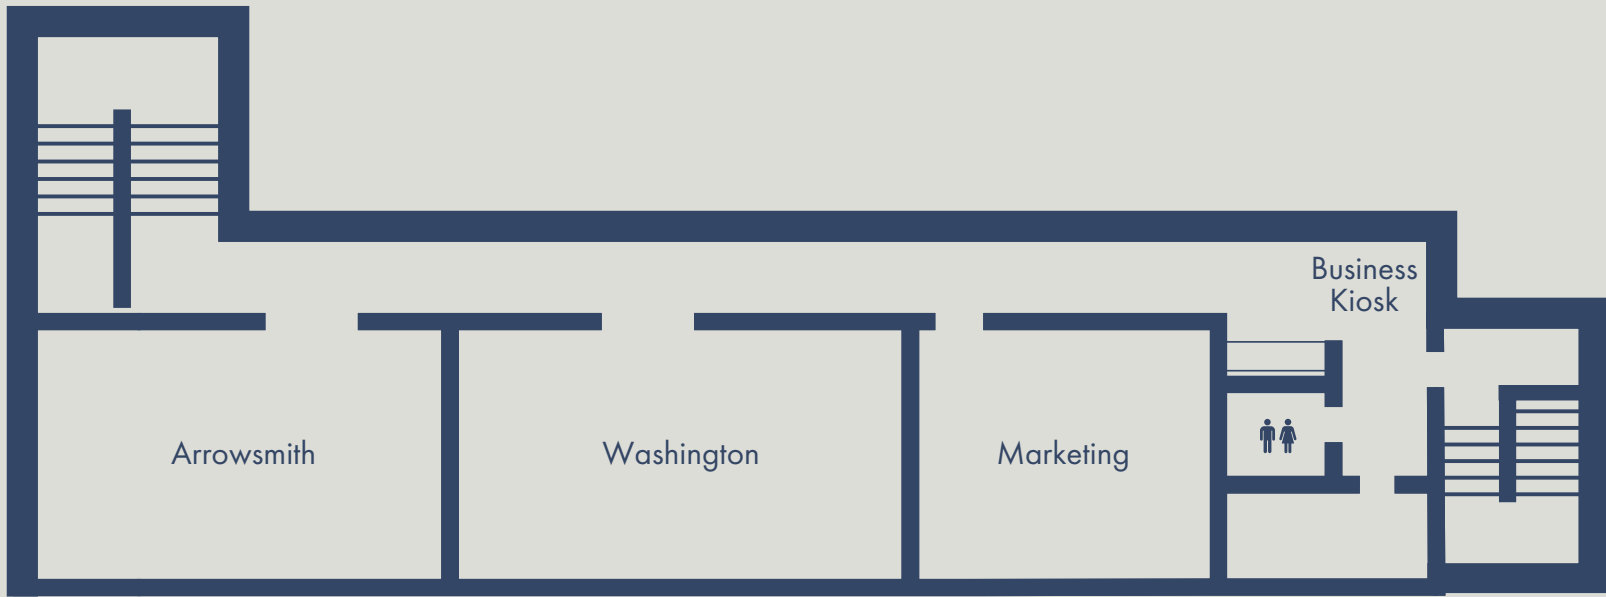

# MAIN FLOOR

1155 RESORT DRIVE PARKVILLE BC V9P 2E3  
 1-800-663-7373 OR 250-248-2072

TIGH-NA-MARA.COM